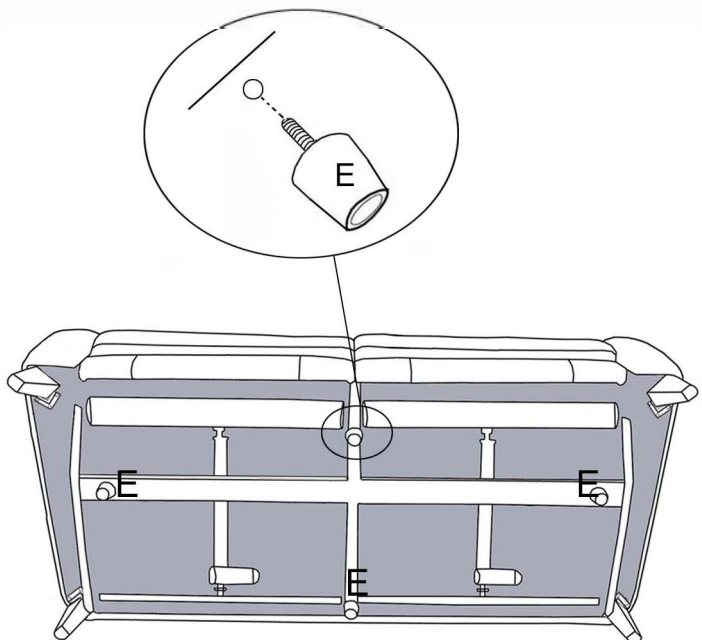

No.	Description	Picture	Qty
E	MIDDLE LEG		1

②