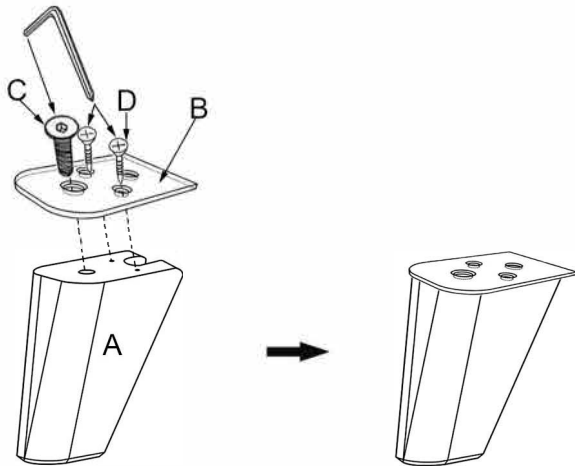

3

Vendor Information

Vendor Name: HTL Furniture
 Vendor Code: HTLF
 Parts Contact Name: RC Parts
 Phone: 626-486-2500 EXT-115
 Email: Rcparts@us.htlinternational.com

Living Spaces Information

LS SKU: 242012 & 242020 242015 & 242023
 LS Product Name: MOANA POWER RECLINING SOFA
 MOANA POWER RECLINING LOVESEAT
 Vendor Model #: RS-11573
 Vendor Collection:

CODE	PART #	DESCRIPTION	SHIPS IN 48HRS	QUANTITY	PRICING	NOTES
A	WLG-1065-27L	LEG	YES	1		
E	WLG-1199-27L	MIDDLE LEG	YES	1		

①

No.	Description	Picture	Qty
A	LEG		1
B	METAL PLATE		1
C	BOLT	 M10x40mm	1
D	SCREW	 M5x30mm	2
	ALLEN KEY		