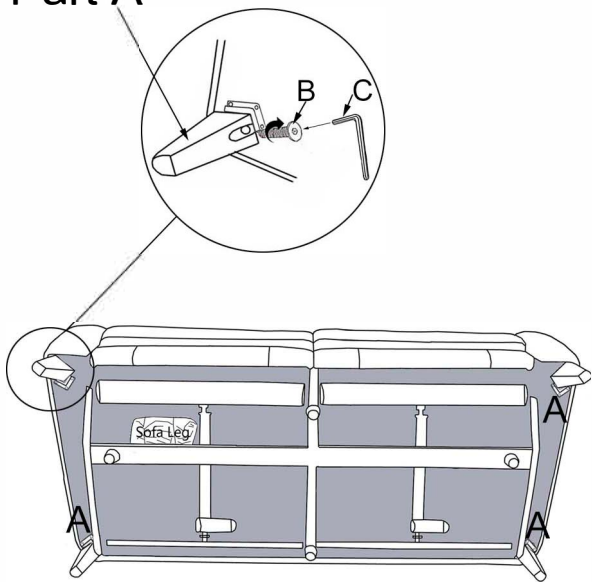

Vendor Information	
Vendor Name:	HTL Furniture
Vendor Code:	HTLF
Parts Contact Name:	RC Parts
Phone:	626-486-2500 EXT-115
Email:	Rcparts@us.htlinternational.com

Living Spaces Information	
LS SKU:	242012 & 242020 242015 & 242023
LS Product Name:	MOANA POWER RECLINING SOFA MOANA POWER RECLINING LOVESEAT
Vendor Model #:	RS-11573
Vendor Collection:	

CODE	PART #	DESCRIPTION	SHIPS IN 48HRS	QUANTITY	PRICING	NOTES
A	WLG-1065-27L	LEG	YES	4		
D	MOT-YC-02	SPLITTER CABLE	YES	1		
E	MOTTP08-120	TRANSFORMER	YES	1		

No.	Description	Picture	Qty
A	LEG		4
B	BOLT		4
C	ALLEN KEY		1
D	SPLITTER CABLE		1
E	TRANSFORMER		1

MOANA

SERVER

1

Part A