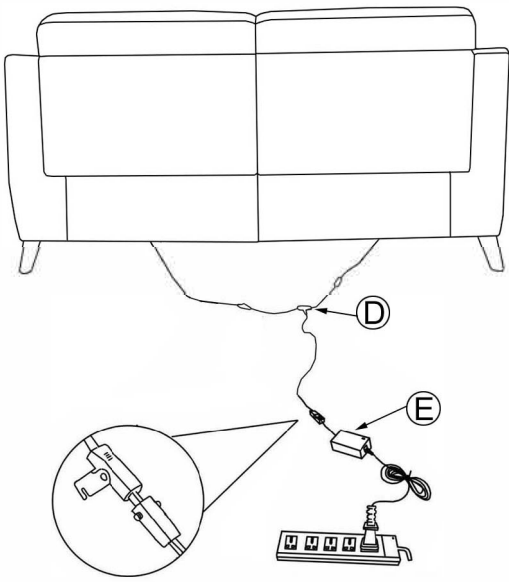

CODE	PART #	DESCRIPTION	SHIPS IN 48HRS	QUANTITY	PRICING	NOTES
A	WLG-1065-27L	LEG	YES	4		
D	MOT-YC-02	SPLITTER CABLE	YES	1		
E	MOTTP08-120	TRANSFORMER	YES	1		

No.	Description	Picture	Qty
A	LEG		4
B	BOLT		4
C	ALLEN KEY		1
D	SPLITTER CABLE		1
E	TRANSFORMER		1

MOANA

SERVER

1

Part A

2

Vendor Information	
Vendor Name:	HTL Furniture
Vendor Code:	HTLF
Parts Contact Name:	RC Parts
Phone:	626-486-2500 EXT-115
Email:	Rcparts@us.htlinternational.com

Living Spaces Information	
LS SKU:	242012 & 242020 242015 & 242023
LS Product Name:	MOANA POWER RECLINING SOFA MOANA POWER RECLINING LOVESEAT
Vendor Model #:	RS-11573
Vendor Collection:	

3

Vendor Information

Vendor Name: HTL Furniture
 Vendor Code: HTLF
 Parts Contact Name: RC Parts
 Phone: 626-486-2500 EXT-115
 Email: Rcparts@us.htlinternational.com

Living Spaces Information

LS SKU: 242012 & 242020 242015 & 242023
 LS Product Name: MOANA POWER RECLINING SOFA
 MOANA POWER RECLINING LOVESEAT
 Vendor Model #: RS-11573
 Vendor Collection:

CODE	PART #	DESCRIPTION	SHIPS IN 48HRS	QUANTITY	PRICING	NOTES
A	WLG-1065-27L	LEG	YES	1		
E	WLG-1199-27L	MIDDLE LEG	YES	1		

①

No.	Description	Picture	Qty
A	LEG		1
B	METAL PLATE		1
C	BOLT	 M10x40mm	1
D	SCREW	 M5x30mm	2
	ALLEN KEY		