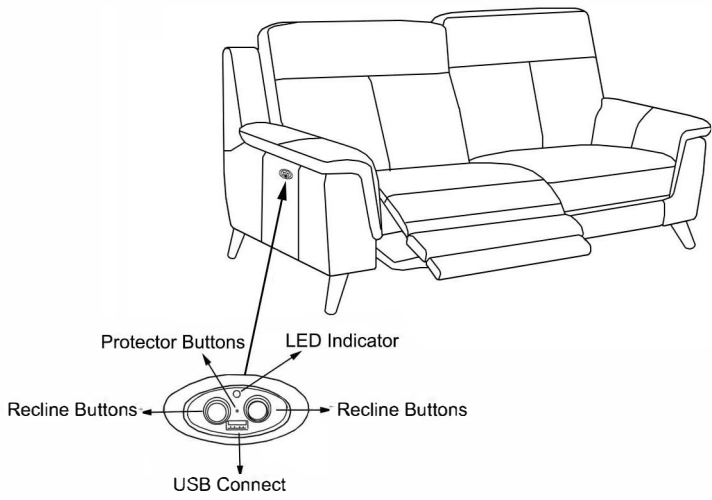

Vendor Information	
Vendor Name:	HTL Furniture
Vendor Code:	HTLF
Parts Contact Name:	RC Parts
Phone:	626-486-2500 EXT-115
Email:	Rcparts@us.htlinternational.com

Living Spaces Information	
LS SKU:	242012 & 242020 242015 & 242023
LS Product Name:	MOANA POWER RECLINING SOFA MOANA POWER RECLINING LOVESEAT
Vendor Model #:	RS-11573
Vendor Collection:	

3