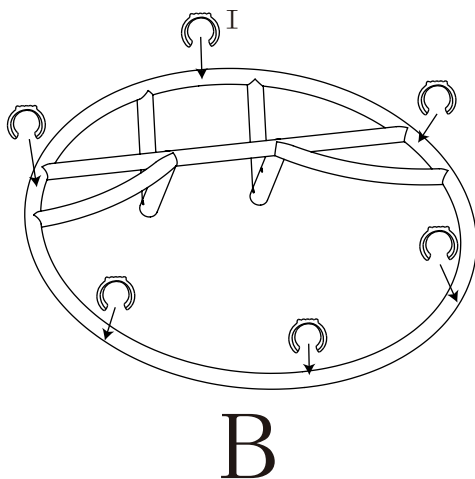

GRENADA GREY OUTDOOR DOUBLE EGG CHAIR
21C056S-W-D
284229/284230/284231

Assembly Instruction

Parts List:

REF	DESCRIPTION	IMAGE	QTY
A	SUPPORT BAR		2
B	BASE		1
C	UPPER FRAME		1
D	LOWER FRAME		1
E	PLUG		2
F	HOOK		2
G	CHAIN		2
H	SAFETY BUCKLE		2
I	FOOT PAD		6
J	CUSHION		1
K	BACK PAD		2
L	ARMREST PAD		2

Hardware List:

REF	DESCRIPTION	IMAGE	QTY
027	BOLT (M6*60L)		4
050	BOLT (M10*70L)		4
005	WASHER (M6,IDΦ6.5,ODΦ16)		8
007	NUT(M6)		4
051	PLASTIC NUT CAP (M10)		8
009	PLASTIC BOLT CAP (M6)		4
013	PLASTIC NUT CAP (M6)		4
001	ALLEN WRENCH (M6)		1
003	HEX WRENCH		1
052	HEX WRENCH (M10)		2
053	CONICAL NUT		8

Diagram:

Step 1

Step 2

Step 3

Step 4

Step 5

Step 6

WARNING! Falling Hazard. Follow these warnings to avoid a fall possibly resulting in serious injury or death.