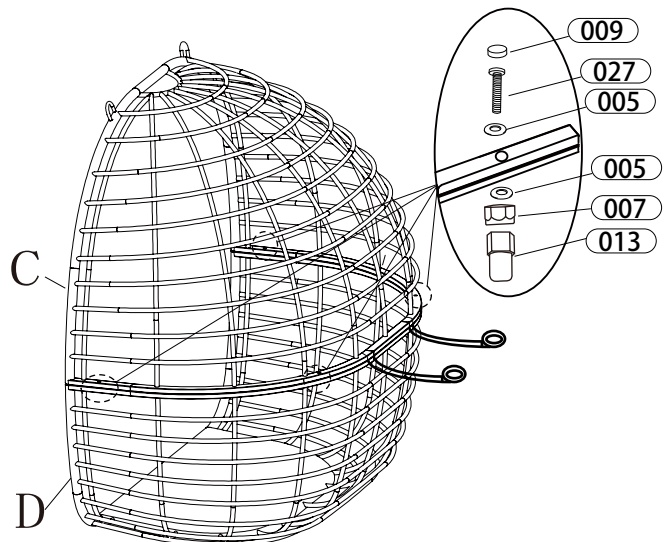

GRENADA GREY OUTDOOR DOUBLE EGG CHAIR
21C056S-W-D
284229/284230/284231

Assembly Instruction

Parts List:

REF	DESCRIPTION	IMAGE	QTY
A	SUPPORT BAR		2
B	BASE		1
C	UPPER FRAME		1
D	LOWER FRAME		1
E	PLUG		2
F	HOOK		2
G	CHAIN		2
H	SAFETY BUCKLE		2
I	FOOT PAD		6
J	CUSHION		1
K	BACK PAD		2
L	ARMREST PAD		2

Hardware List:

REF	DESCRIPTION	IMAGE	QTY
027	BOLT (M6*60L)		4
050	BOLT (M10*70L)		4
005	WASHER (M6,IDΦ6.5,ODΦ16)		8
007	NUT(M6)		4
051	PLASTIC NUT CAP (M10)		8
009	PLASTIC BOLT CAP (M6)		4
013	PLASTIC NUT CAP (M6)		4
001	ALLEN WRENCH (M6)		1
003	HEX WRENCH		1
052	HEX WRENCH (M10)		2
053	CONICAL NUT		8

Diagram:

Step 1

Step 2

Step 3

Step 4

Step 5

Step 6

WARNING! Falling Hazard. Follow these warnings to avoid a fall possibly resulting in serious injury or death.