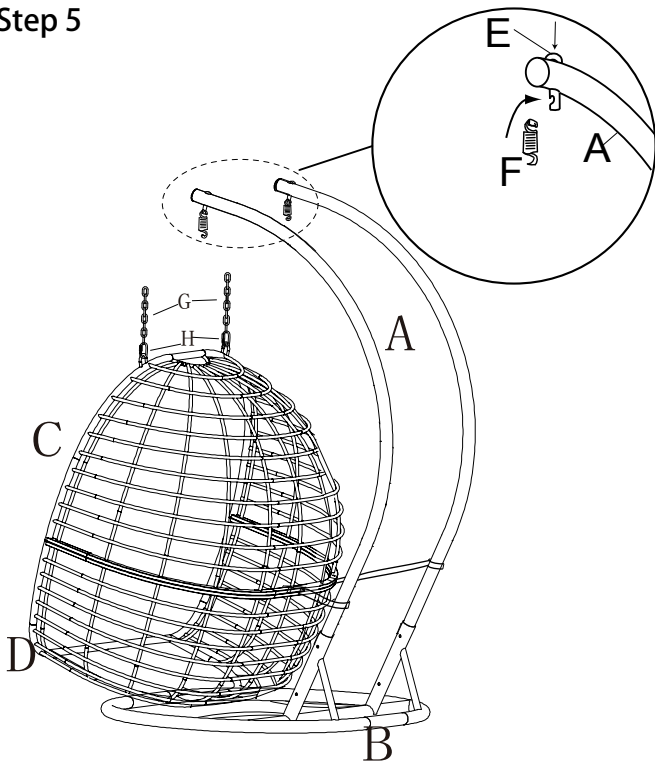

GRENADA GREY OUTDOOR DOUBLE EGG CHAIR
21C056S-W-D
284229/284230/284231

Assembly Instruction

Parts List:

REF	DESCRIPTION	IMAGE	QTY
A	SUPPORT BAR		2
B	BASE		1
C	UPPER FRAME		1
D	LOWER FRAME		1
E	PLUG		2
F	HOOK		2
G	CHAIN		2
H	SAFETY BUCKLE		2
I	FOOT PAD		6
J	CUSHION		1
K	BACK PAD		2
L	ARMREST PAD		2

Hardware List:

REF	DESCRIPTION	IMAGE	QTY
027	BOLT (M6*60L)		4
050	BOLT (M10*70L)		4
005	WASHER (M6,IDΦ6.5,ODΦ16)		8
007	NUT(M6)		4
051	PLASTIC NUT CAP (M10)		8
009	PLASTIC BOLT CAP (M6)		4
013	PLASTIC NUT CAP (M6)		4
001	ALLEN WRENCH (M6)		1
003	HEX WRENCH		1
052	HEX WRENCH (M10)		2
053	CONICAL NUT		8

Diagram:

Step 1

Step 2

Step 3

Step 4

Step 5

Step 6

WARNING! Falling Hazard. Follow these warnings to avoid a fall possibly resulting in serious injury or death.

- Not attaching the safety strap as demonstrated on assembly instructions may result in a fall.
- Alterations or misuse of this item may or failure to follow assembly instructions may result in a fall.
- **Maximum Weight Capacity 530 Pounds**