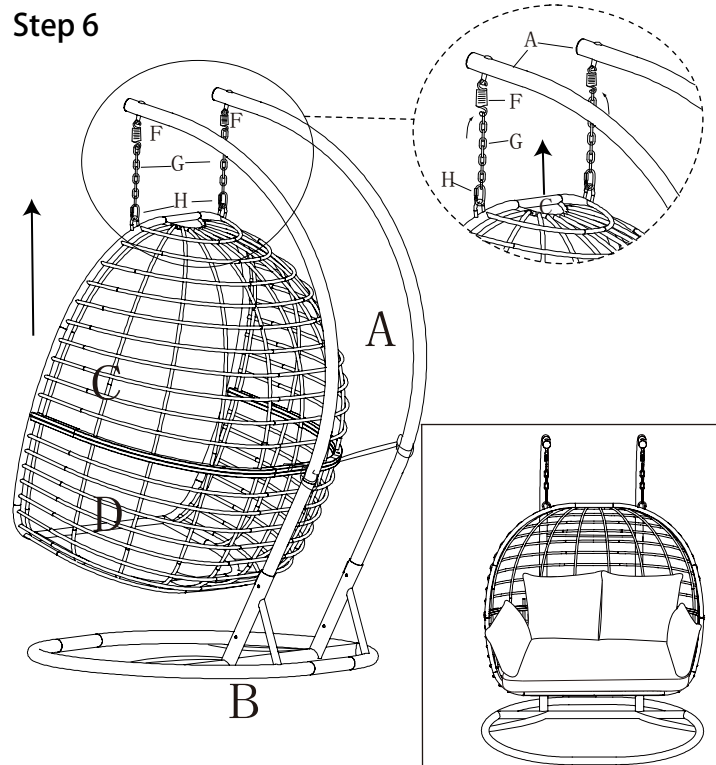

GRENADA GREY OUTDOOR DOUBLE EGG CHAIR
21C056S-W-D
284229/284230/284231

Assembly Instruction

Parts List:

REF	DESCRIPTION	IMAGE	QTY
A	SUPPORT BAR		2
B	BASE		1
C	UPPER FRAME		1
D	LOWER FRAME		1
E	PLUG		2
F	HOOK		2
G	CHAIN		2
H	SAFETY BUCKLE		2
I	FOOT PAD		6
J	CUSHION		1
K	BACK PAD		2
L	ARMREST PAD		2

Hardware List:

REF	DESCRIPTION	IMAGE	QTY
027	BOLT (M6*60L)		4
050	BOLT (M10*70L)		4
005	WASHER (M6,IDΦ6.5,ODΦ16)		8
007	NUT(M6)		4
051	PLASTIC NUT CAP (M10)		8
009	PLASTIC BOLT CAP (M6)		4
013	PLASTIC NUT CAP (M6)		4
001	ALLEN WRENCH (M6)		1
003	HEX WRENCH		1
052	HEX WRENCH (M10)		2
053	CONICAL NUT		8

Diagram:

Step 1

Step 2

Step 3

Step 4

Step 5

Step 6

WARNING! Falling Hazard. Follow these warnings to avoid a fall possibly resulting in serious injury or death.

- Not attaching the safety strap as demonstrated on assembly instructions may result in a fall.
- Alterations or misuse of this item may or failure to follow assembly instructions may result in a fall.
- **Maximum Weight Capacity 530 Pounds**