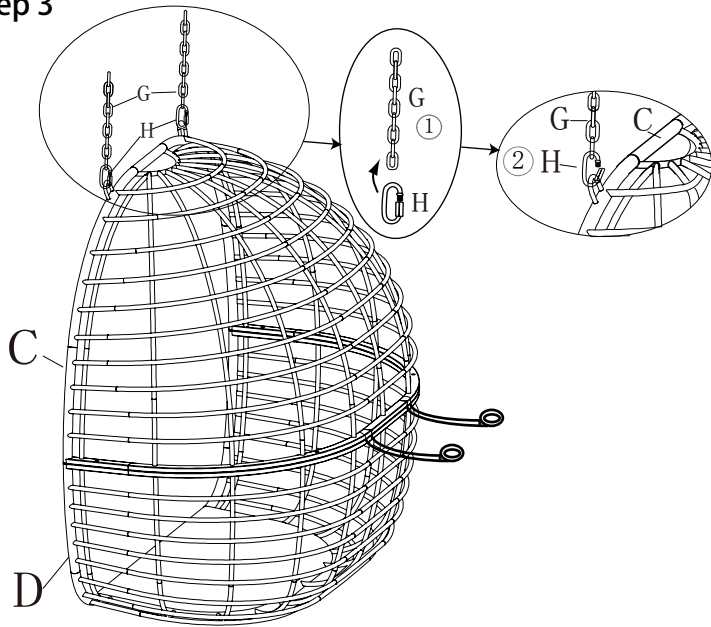

GRENADA GREY OUTDOOR DOUBLE EGG CHAIR
21C056S-W-D
284229/284230/284231

Assembly Instruction

Parts List:

REF	DESCRIPTION	IMAGE	QTY
A	SUPPORT BAR		2
B	BASE		1
C	UPPER FRAME		1
D	LOWER FRAME		1
E	PLUG		2
F	HOOK		2
G	CHAIN		2
H	SAFETY BUCKLE		2
I	FOOT PAD		6
J	CUSHION		1
K	BACK PAD		2
L	ARMREST PAD		2

Hardware List:

REF	DESCRIPTION	IMAGE	QTY
027	BOLT (M6*60L)		4
050	BOLT (M10*70L)		4
005	WASHER (M6,IDΦ6.5,ODΦ16)		8
007	NUT(M6)		4
051	PLASTIC NUT CAP (M10)		8
009	PLASTIC BOLT CAP (M6)		4
013	PLASTIC NUT CAP (M6)		4
001	ALLEN WRENCH (M6)		1
003	HEX WRENCH		1
052	HEX WRENCH (M10)		2
053	CONICAL NUT		8

Diagram:

Step 1

Step 2

Step 3

Step 4

Step 5

Step 6

WARNING! Falling Hazard. Follow these warnings to avoid a fall possibly resulting in serious injury or death.