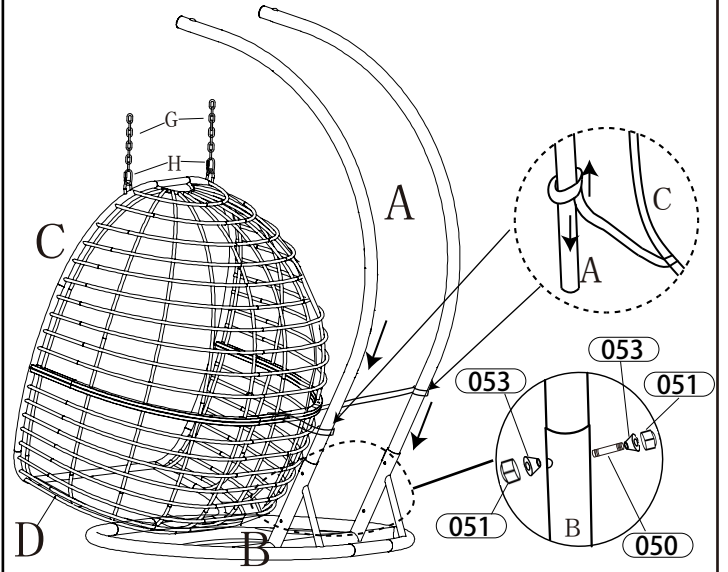

GRENADA GREY OUTDOOR DOUBLE EGG CHAIR
21C056S-W-D
284229/284230/284231

Assembly Instruction

Parts List:

REF	DESCRIPTION	IMAGE	QTY
A	SUPPORT BAR		2
B	BASE		1
C	UPPER FRAME		1
D	LOWER FRAME		1
E	PLUG		2
F	HOOK		2
G	CHAIN		2
H	SAFETY BUCKLE		2
I	FOOT PAD		6
J	CUSHION		1
K	BACK PAD		2
L	ARMREST PAD		2

Hardware List:

REF	DESCRIPTION	IMAGE	QTY
027	BOLT (M6*60L)		4
050	BOLT (M10*70L)		4
005	WASHER (M6,IDΦ6.5,ODΦ16)		8
007	NUT(M6)		4
051	PLASTIC NUT CAP (M10)		8
009	PLASTIC BOLT CAP (M6)		4
013	PLASTIC NUT CAP (M6)		4
001	ALLEN WRENCH (M6)		1
003	HEX WRENCH		1
052	HEX WRENCH (M10)		2
053	CONICAL NUT		8

Diagram:

Step 1

Step 2

Step 3

Step 4

Step 5

Step 6

WARNING! Falling Hazard. Follow these warnings to avoid a fall possibly resulting in serious injury or death.

- Not attaching the safety strap as demonstrated on assembly instructions may result in a fall.
- Alterations or misuse of this item may or failure to follow assembly instructions may result in a fall.
- **Maximum Weight Capacity 530 Pounds**