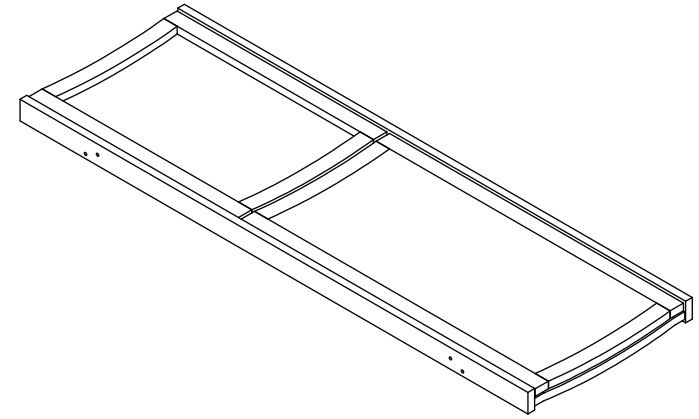

LIVING SPACES

CREW NAVY CHAISE LOUNGE

307491

CREW NAVY CHAISE LOUNGE

PART LIST

A

x1

B

x1

C

x1

D

M8x50

x8

1