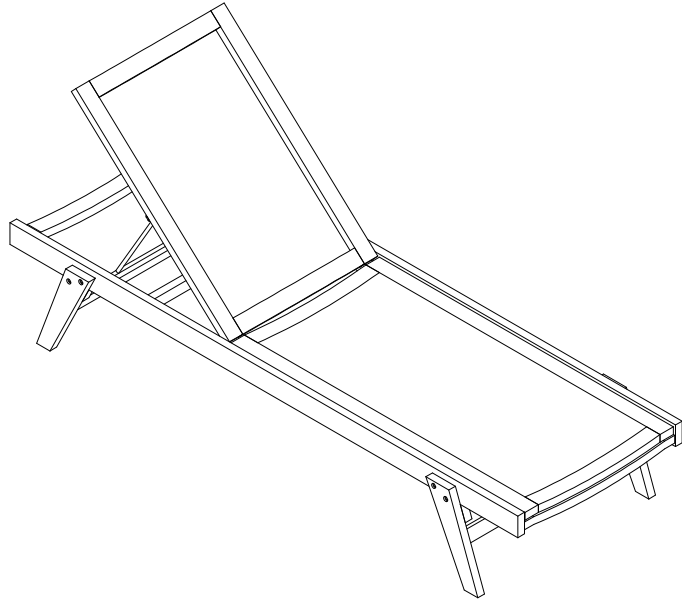

LIVING SPACES

CREW NAVY CHAISE LOUNGE

307491

CREW NAVY CHAISE LOUNGE

PART LIST

A

x1

B

x1

C

x1

D

M8x50

x8

1