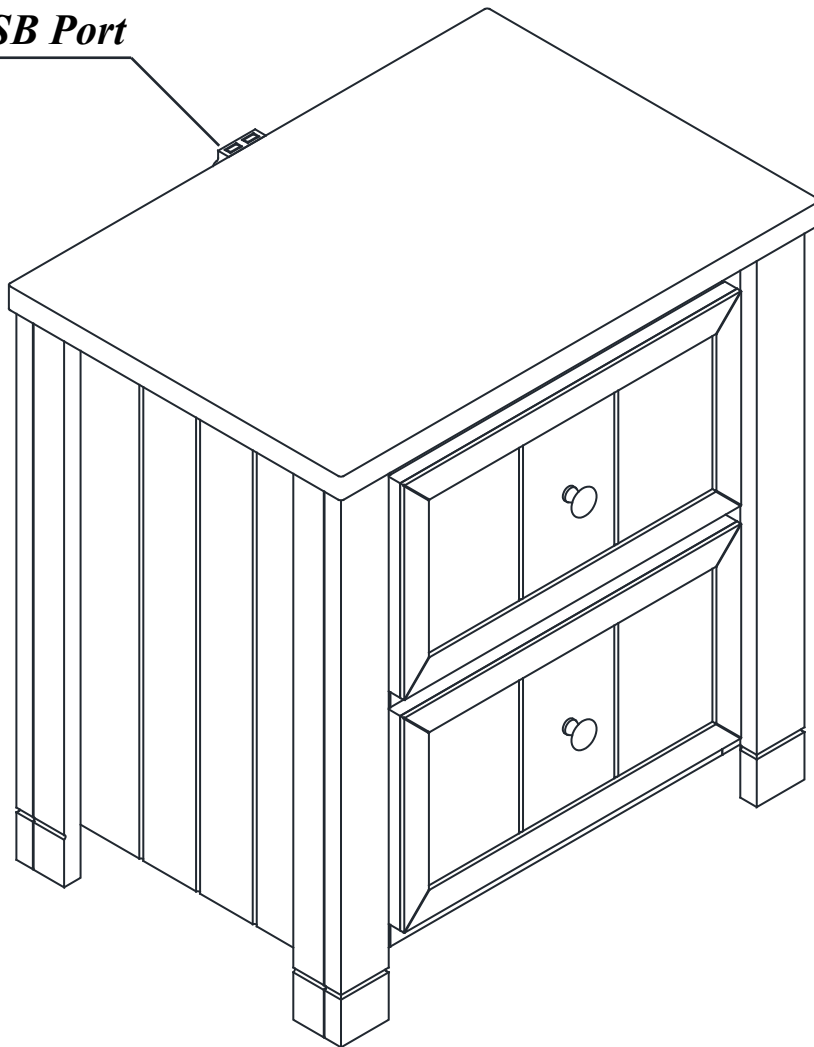

LIVING SPACES

ASSEMBLY INSTRUCTIONS

LUCA 2 DRAWER NIGHTSTAND

ITEM NO : Y2103W-302 SKU: 314651
Y2103B-302 314562
Y2103G-302 314607

Outlet USB Port

Revert the
knobs as
instruction