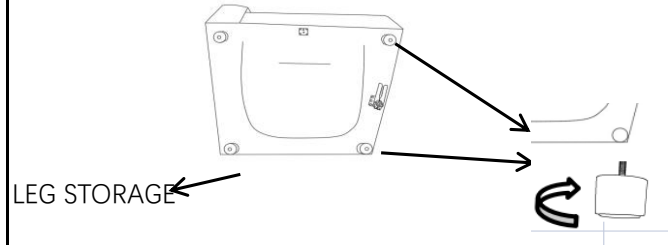

319549 KIT-ZONE CREAM 3PC MODULAR SOFA W/CHAIR
319541 KIT-ZONE BLUE 3PC MODULAR SOFA W/CHAIR

1

CORNER

2

ARMLESS

3

CHAIR

4