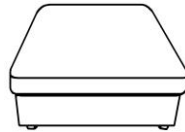

319552 KIT-ZONE CREAM 6PC MODULAR
SCTNL W/2 CORNERS, 3 ARMLESS
CHAIRS & OTTO
319546 KIT-ZONE BLUE 6PC MODULAR
SCTNL W/2 CORNERS, 3 ARMLESS
CHAIRS & OTTO

1

CORNER

2

ARMLESS

3

OTTOMAN

4