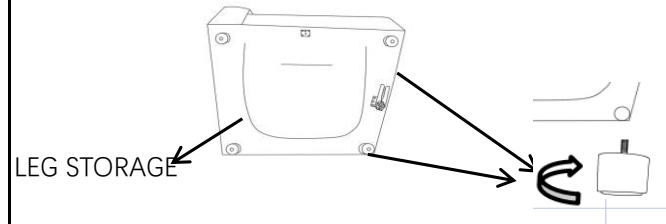

319552 KIT-ZONE CREAM 6PC MODULAR
SCTNL W/2 CORNERS, 3 ARMLESS
CHAIRS & OTTO
319546 KIT-ZONE BLUE 6PC MODULAR
SCTNL W/2 CORNERS, 3 ARMLESS
CHAIRS & OTTO

1

CORNER

2

ARMLESS

3

OTTOMAN

4