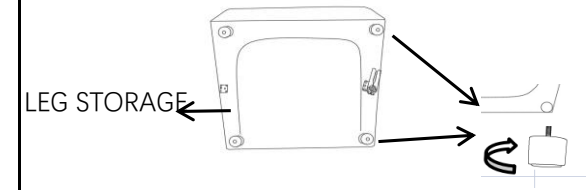

319552 KIT-ZONE CREAM 6PC MODULAR
SCTNL W/2 CORNERS, 3 ARMLESS
CHAIRS & OTTO
319546 KIT-ZONE BLUE 6PC MODULAR
SCTNL W/2 CORNERS, 3 ARMLESS
CHAIRS & OTTO

1

CORNER

2

ARMLESS

3

OTTOMAN

4