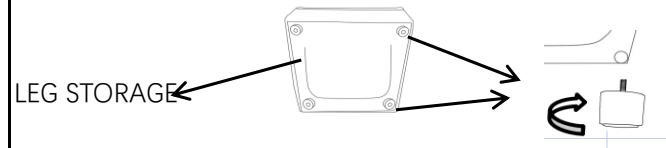

319552 KIT-ZONE CREAM 6PC MODULAR
SCTNL W/2 CORNERS, 3 ARMLESS
CHAIRS & OTTO
319546 KIT-ZONE BLUE 6PC MODULAR
SCTNL W/2 CORNERS, 3 ARMLESS
CHAIRS & OTTO

1

CORNER

2

ARMLESS

3

OTTOMAN

4