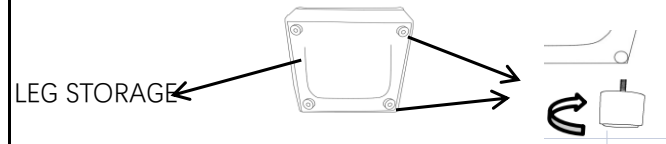

LIVING SPACES

320081 KIT-ZONE CREAM 4PC MODULAR
SCTNL W/2 CORNERS, 1 ARMLESS
CHAIR & OTTO

319543 KIT-ZONE BLUE 4PC MODULAR
SCTNL W/2 CORNERS, 1 ARMLESS
CHAIR & OTTO

1

CORNER

2

ARMLESS

3

OTTOMAN

4