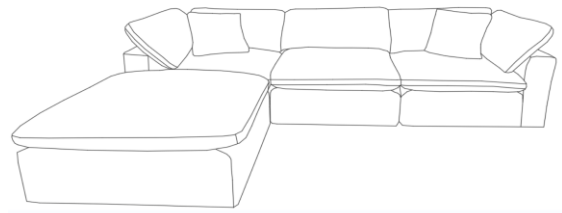

LIVING SPACES

320081 KIT-ZONE CREAM 4PC MODULAR
SCTNL W/2 CORNERS, 1 ARMLESS
CHAIR & OTTO

319543 KIT-ZONE BLUE 4PC MODULAR
SCTNL W/2 CORNERS, 1 ARMLESS
CHAIR & OTTO

1

CORNER

2

ARMLESS

3