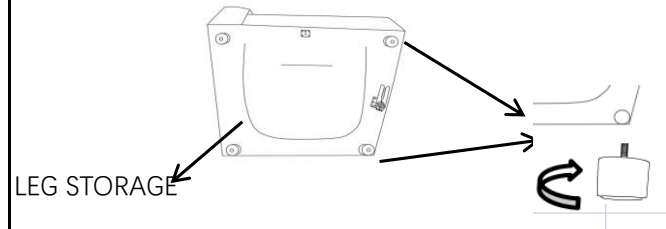

LIVING SPACES

320081 KIT-ZONE CREAM 4PC MODULAR
SCTNL W/2 CORNERS, 1 ARMLESS
CHAIR & OTTO

319543 KIT-ZONE BLUE 4PC MODULAR
SCTNL W/2 CORNERS, 1 ARMLESS
CHAIR & OTTO

1

CORNER

2

ARMLESS

3