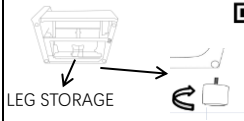

LIVING SPACES

320296

KIT-KENNEDY 6PC RCLN MODU SCTNL W/3
POWER RECLINERS & USB

A PWR LAF CHAIR

Confix

B PWR RAF CHA

Confix

C PWR ARMLESS