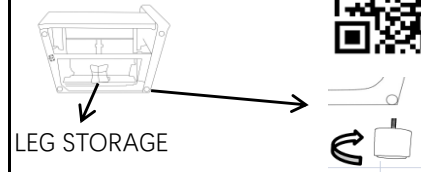

LIVING SPACES

320365

KIT-KENNEDY 3 PIECE DUAL POWER  
RECLINING SOFA W/USB

**A** PWR LAF CHAIR

**B** PWR RAF CHAIR

**C** ARMLESS

**1**