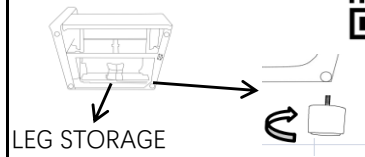

LIVING SPACES

320365

KIT-KENNEDY 3 PIECE DUAL POWER  
RECLINING SOFA W/USB

**A** PWR LAF CHAIR

**B** PWR RAF CHAIR

**C** ARMLESS

**1**