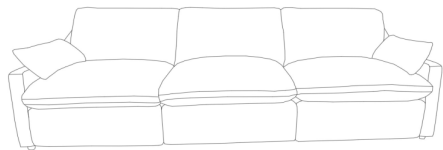

LIVING SPACES

320365

KIT-KENNEDY 3 PIECE DUAL POWER  
RECLINING SOFA W/USB

**A** PWR LAF CHAIR

**B** PWR RAF CHAIR

**C** ARMLESS

**1**