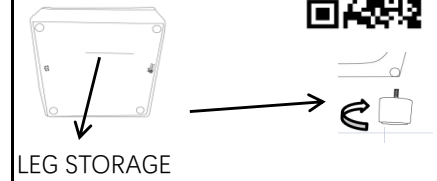

LIVING SPACES

320365

KIT-KENNEDY 3 PIECE DUAL POWER  
RECLINING SOFA W/USB

**A** PWR LAF CHAIR

**B** PWR RAF CHAIR

**C** ARMLESS

**1**