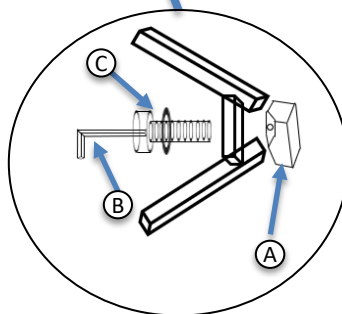

LIVING SPACES

A	Sofa Legs		X4
B	Allen key		X1
C	Bolts		X4

Leg inside after opening the pocket

322849 / AS-22069-2S
NEWPORT LOVESEAT

Not provided