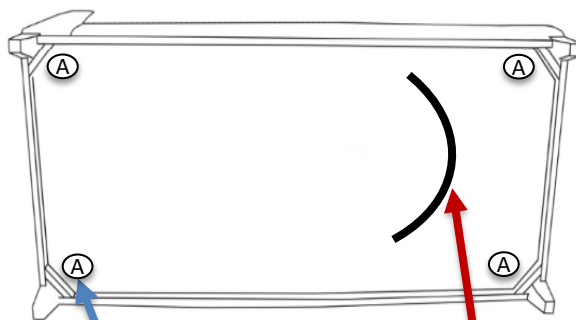

LIVING SPACES

A	Sofa Legs		X4
B	Allen key		X1
C	Bolts		X4

Leg inside after opening the pocket

322849 / AS-22069-2S
NEWPORT LOVESEAT

Not provided