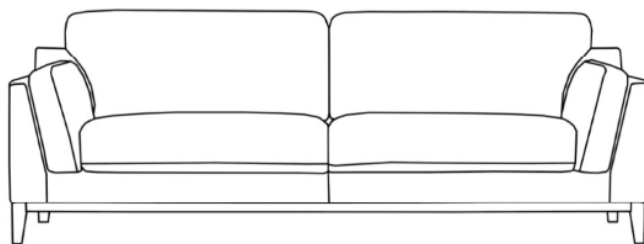

LIVING SPACES

A	Sofa Legs		X4
B	Allen key		X1
C	Bolts		X4

Leg inside after opening the pocket

322849 / AS-22069-2S
NEWPORT LOVESEAT

Not provided