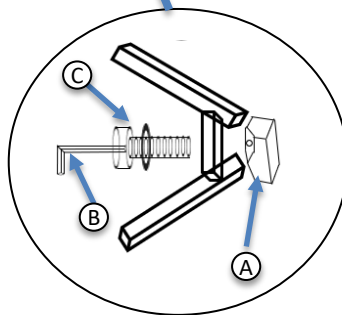

LIVING SPACES

A	Sofa Legs		X4
B	Allen key		X1
C	Bolts		X4

Leg inside after opening the pocket

322850/AS-22069-RFST
NEWPORT OTTOMAN

00:20

Not provided