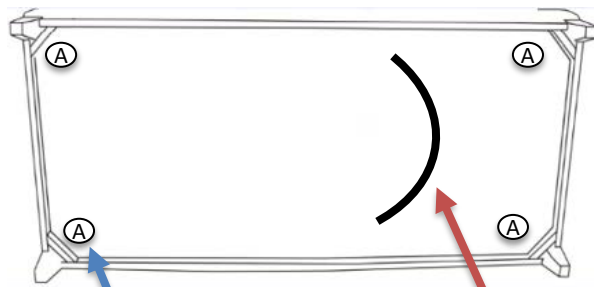

LIVING SPACES

A	Sofa Legs		X4
B	Allen key		X1
C	Bolts		X4

Leg inside after opening the pocket

322850/AS-22069-RFST
NEWPORT OTTOMAN

00:20

Not provided