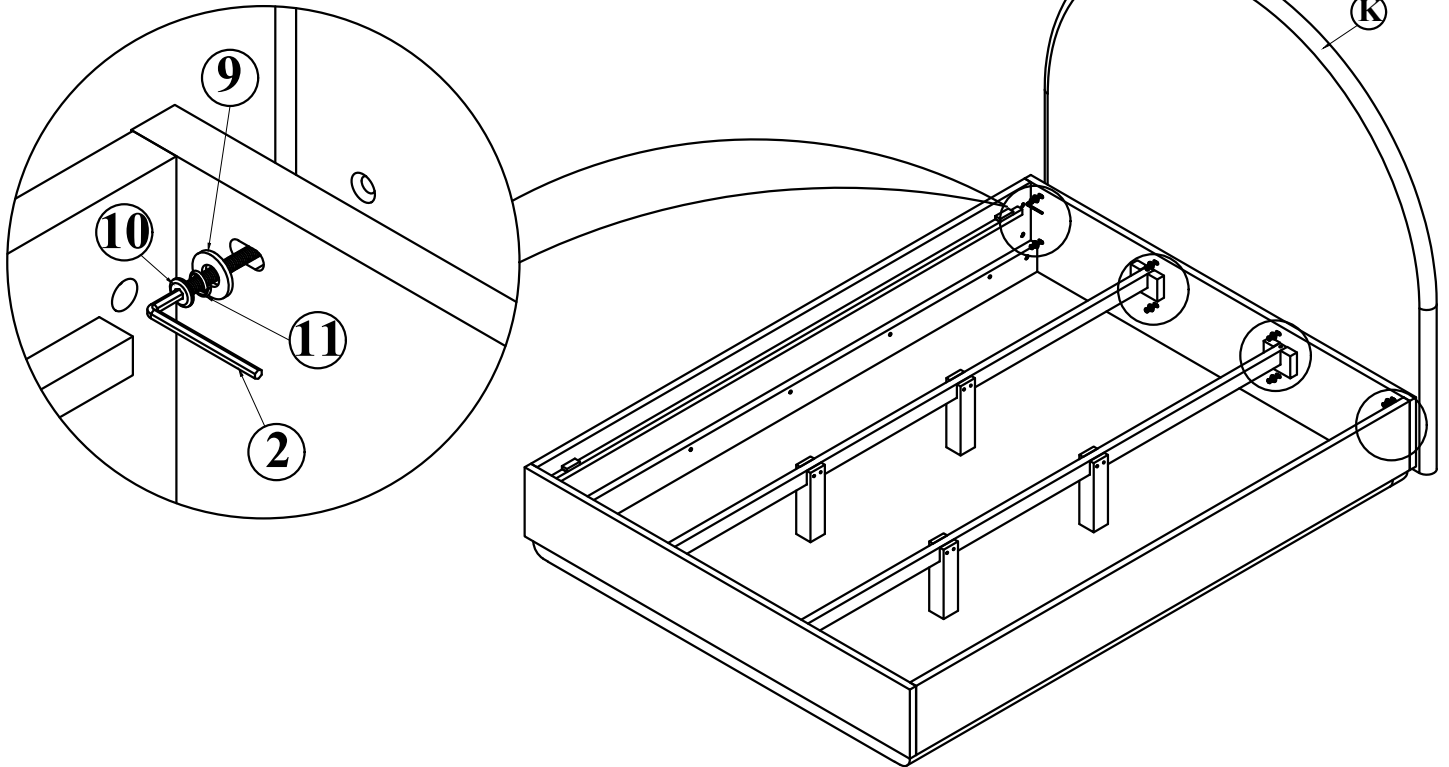

LIST OF PARTS AND HARDWARE

No.	Description	Q'ty
A	BED FRAME	1
B	FOOTBOARD	1
C	SIDE RAIL RIGHT	1
D	SIDE RAIL LEFT	1
E	SUPPORT LEG WITH BOLT ATTACHED HEAD	4
F	MATTRESS SLAT	16
G	RAIL LEG LEFT	1
H	RAIL LEG RIGHT	1
I	RAIL LEG FRONT	1
J	CENTER RAIL	2
K	HEADBOARD	1

LIST OF PARTS AND HARDWARE

No.	Description	Q'ty
1	Dowel	Ø9.6*30 27
2	Key	M4 1
3	Bolt	M6*60 12
4	Bolt	M6*50 14
5	Half circle washer	14.5*28*7.3*8 6
6	Screws	M4*35 40
7	Screws	M4*45 4
8	Barrel bolt	M6*13 6
9	Flat washer	M8*22 8
10	Bolt	M8*60 8
11	Lock washer	M8*13 8

CATANIA QUEEN PLATFORM BED WITH HEADBOARD

QUEEN PLATFORM LS SKU # 326512
QUEEN HEADBOARD LS SKU # 326520

Step 3

Step 4

Step 5

Step 6