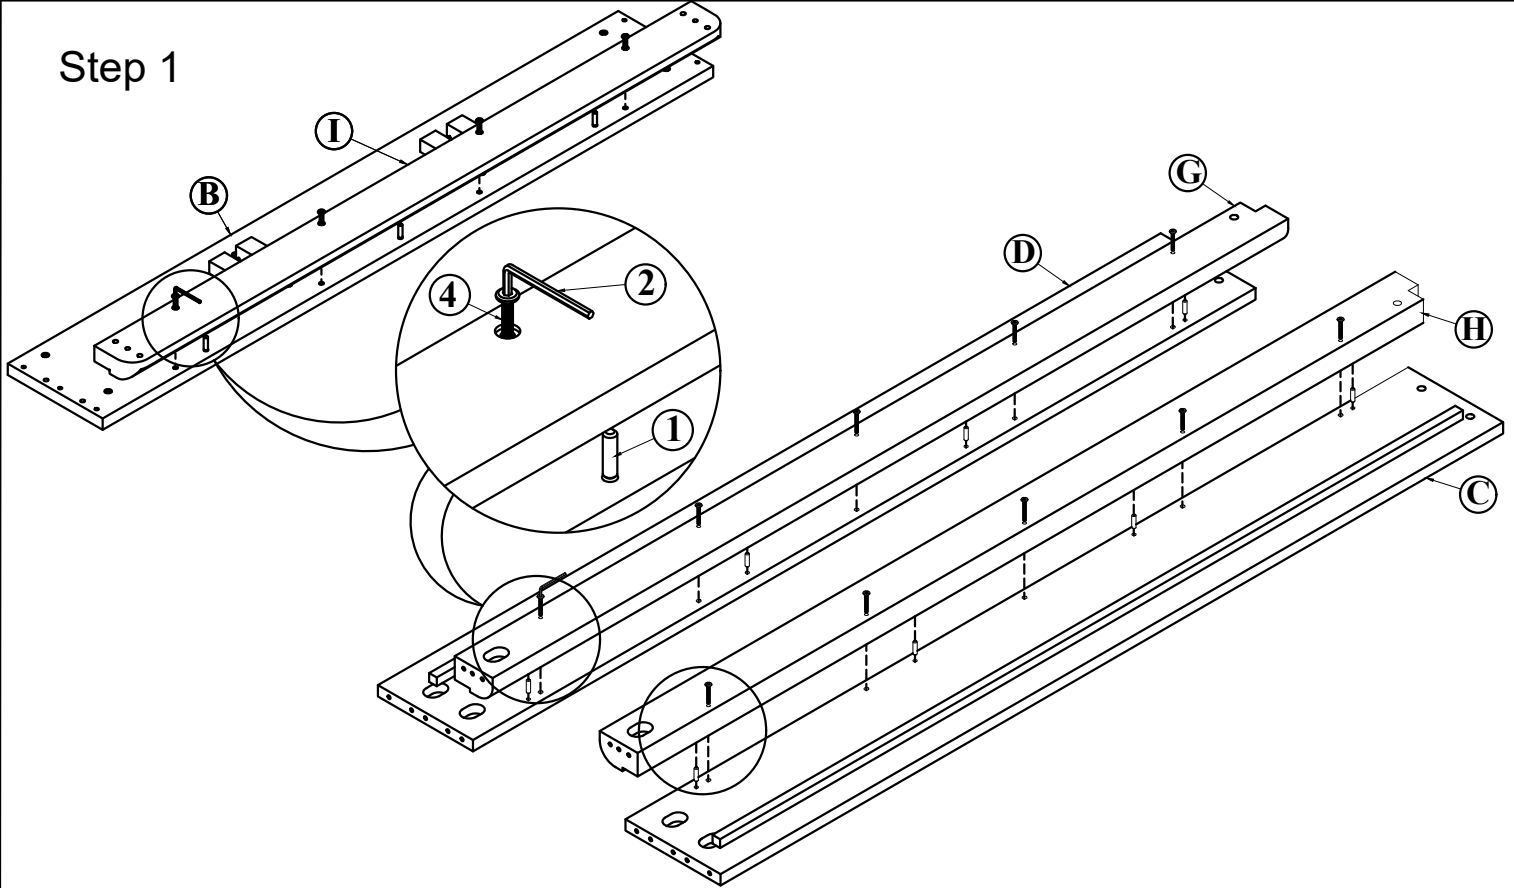

LIST OF PARTS AND HARDWARE

No.	Description	Q'ty
A	BED FRAME	1
B	FOOTBOARD	1
C	SIDE RAIL RIGHT	1
D	SIDE RAIL LEFT	1
E	SUPPORT LEG WITH BOLT ATTACHED HEAD	4
F	MATTRESS SLAT	16
G	RAIL LEG LEFT	1
H	RAIL LEG RIGHT	1
I	RAIL LEG FRONT	1
J	CENTER RAIL	2
K	HEADBOARD	1

LIST OF PARTS AND HARDWARE

No.	Description	Q'ty
1	Dowel	Ø9.6*30 27
2	Key	M4 1
3	Bolt	M6*60 12
4	Bolt	M6*50 14
5	Half circle washer	14.5*28*7.3*8 6
6	Screws	M4*35 40
7	Screws	M4*45 4
8	Barrel bolt	M6*13 6
9	Flat washer	M8*22 8
10	Bolt	M8*60 8
11	Lock washer	M8*13 8

LIVING SPACES

ASSEMBLY INSTRUCTIONS

CATANIA QUEEN PLATFORM BED WITH HEADBOARD

QUEEN PLATFORM LS SKU # 326512
QUEEN HEADBOARD LS SKU # 326520

Step 1

Step 2

LIVING SPACES

ASSEMBLY INSTRUCTIONS