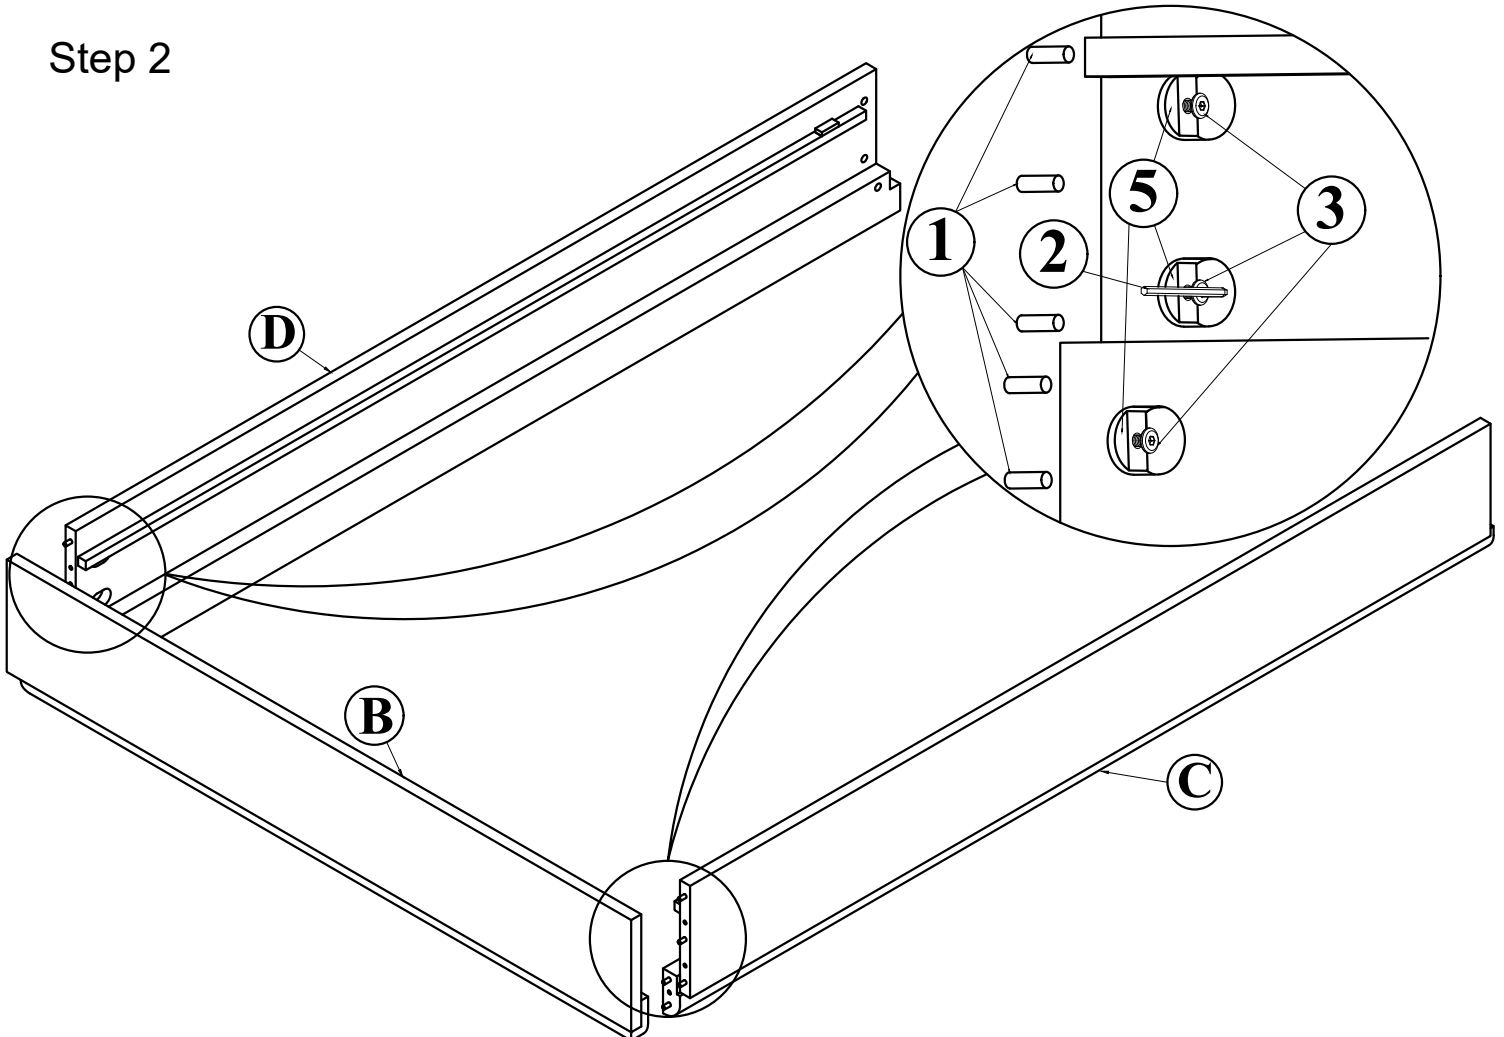

LIST OF PARTS AND HARDWARE

No.	Description	Q'ty
A	BED FRAME	1
B	FOOTBOARD	1
C	SIDE RAIL RIGHT	1
D	SIDE RAIL LEFT	1
E	SUPPORT LEG WITH BOLT ATTACHED HEAD	4
F	MATTRESS SLAT	16
G	RAIL LEG LEFT	1
H	RAIL LEG RIGHT	1
I	RAIL LEG FRONT	1
J	CENTER RAIL	2
K	HEADBOARD	1

LIST OF PARTS AND HARDWARE

No.	Description	Q'ty
1	Dowel	Ø9.6*30 27
2	Key	M4 1
3	Bolt	M6*60 12
4	Bolt	M6*50 14
5	Half circle washer	14.5*28*7.3*8 6
6	Screws	M4*35 40
7	Screws	M4*45 4
8	Barrel bolt	M6*13 6
9	Flat washer	M8*22 8
10	Bolt	M8*60 8
11	Lock washer	M8*13 8

LIVING SPACES

ASSEMBLY INSTRUCTIONS

CATANIA QUEEN PLATFORM BED WITH HEADBOARD

QUEEN PLATFORM LS SKU # 326512
QUEEN HEADBOARD LS SKU # 326520

Step 1

Step 2

LIVING SPACES

ASSEMBLY INSTRUCTIONS