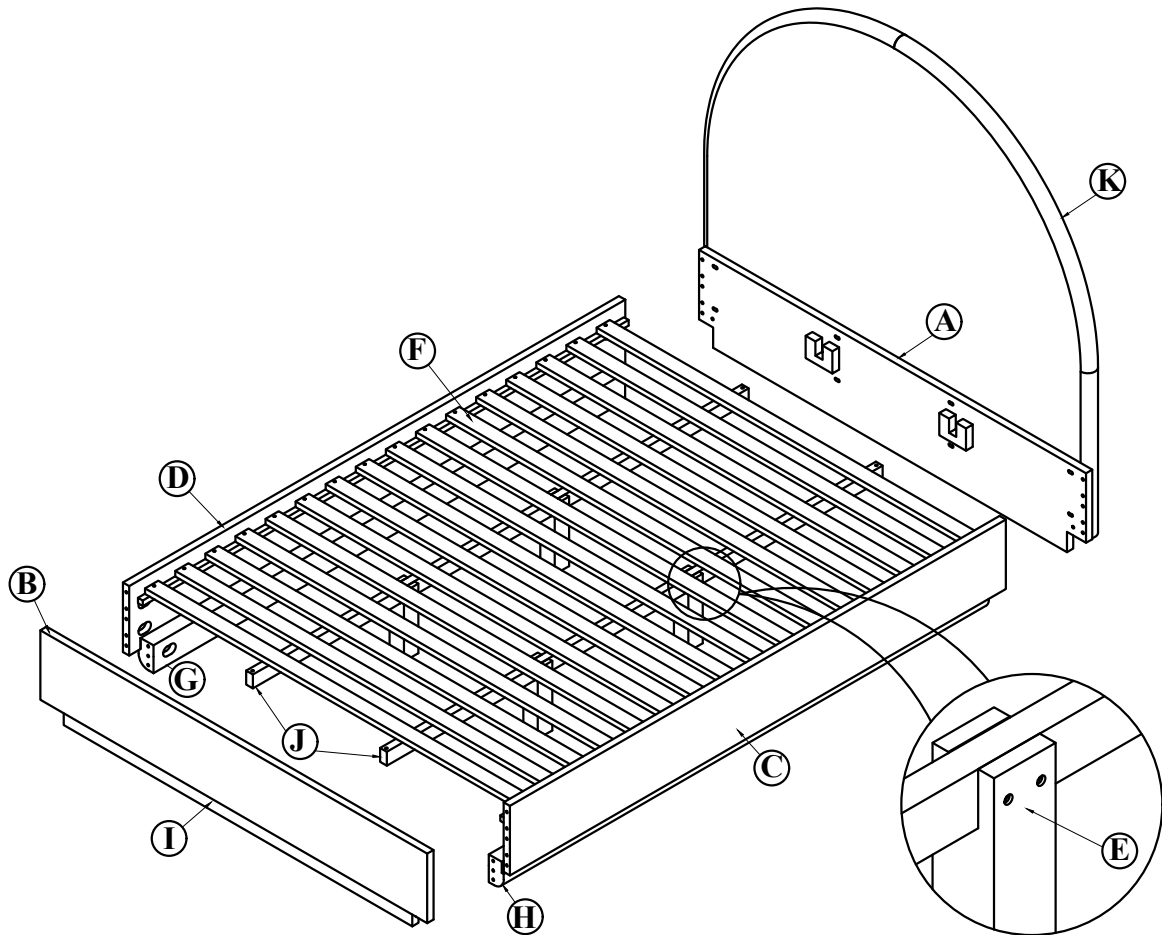

LIVING SPACES

ASSEMBLY INSTRUCTIONS

CATANIA QUEEN PLATFORM BED WITH HEADBOARD

QUEEN PLATFORM LS SKU # 326512
 QUEEN HEADBOARD LS SKU # 326520

CAUTION: PLEASE READ ALL INSTRUCTIONS BEFORE STARTING THE ASSEMBLY OF THIS PRODUCT. THESE PIECES ARE HEAVY. IN ORDER TO PREVENT PERSONAL INJURIES AND ENSURE THAT THIS PRODUCT IS NOT DAMAGED DURING THE ASSEMBLY PROCESS, IT IS STRONGLY RECOMMENDED THAT YOU REQUIRE HELP FROM ONE OR MORE PEOPLE.

LIST OF PARTS AND HARDWARE

No.	Description	Q'ty
A	BED FRAME	1
B	FOOTBOARD	1
C	SIDE RAIL RIGHT	1
D	SIDE RAIL LEFT	1
E	SUPPORT LEG WITH BOLT ATTACHED HEAD	4
F	MATTRESS SLAT	16
G	RAIL LEG LEFT	1
H	RAIL LEG RIGHT	1
I	RAIL LEG FRONT	1
J	CENTER RAIL	2
K	HEADBOARD	1

CATANIA QUEEN PLATFORM BED WITH HEADBOARD

QUEEN PLATFORM LS SKU # 326512
QUEEN HEADBOARD LS SKU # 326520

Step 3

Step 4

Step 5

Step 6