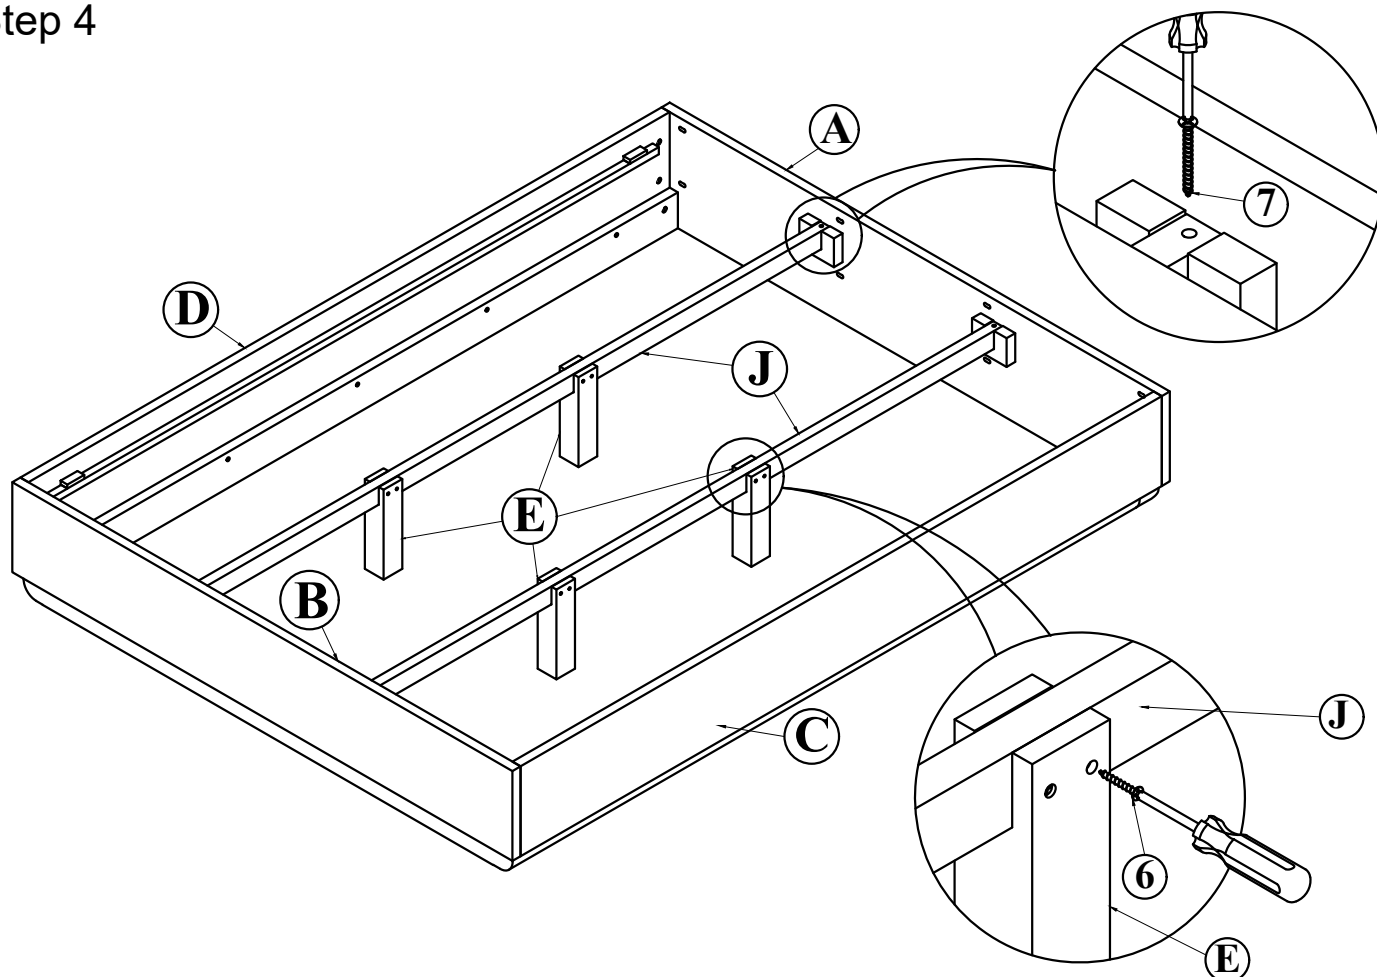

LIVING SPACES

ASSEMBLY INSTRUCTIONS

CATANIA QUEEN PLATFORM BED WITH HEADBOARD

QUEEN PLATFORM LS SKU # 326512
QUEEN HEADBOARD LS SKU # 326520

Step 3

Step 4