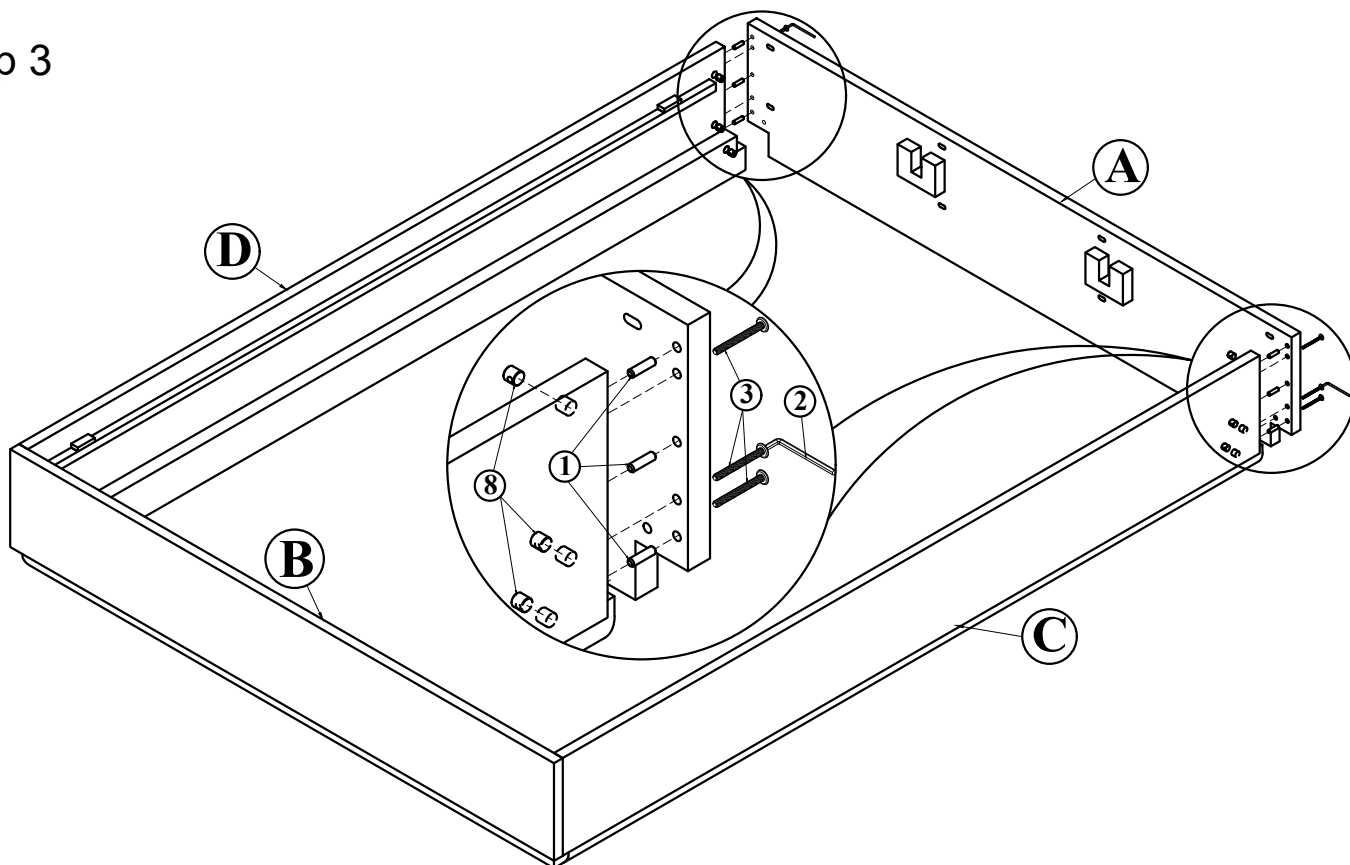

LIVING SPACES

ASSEMBLY INSTRUCTIONS

CATANIA QUEEN PLATFORM BED WITH HEADBOARD

QUEEN PLATFORM LS SKU # 326512
QUEEN HEADBOARD LS SKU # 326520

Step 3