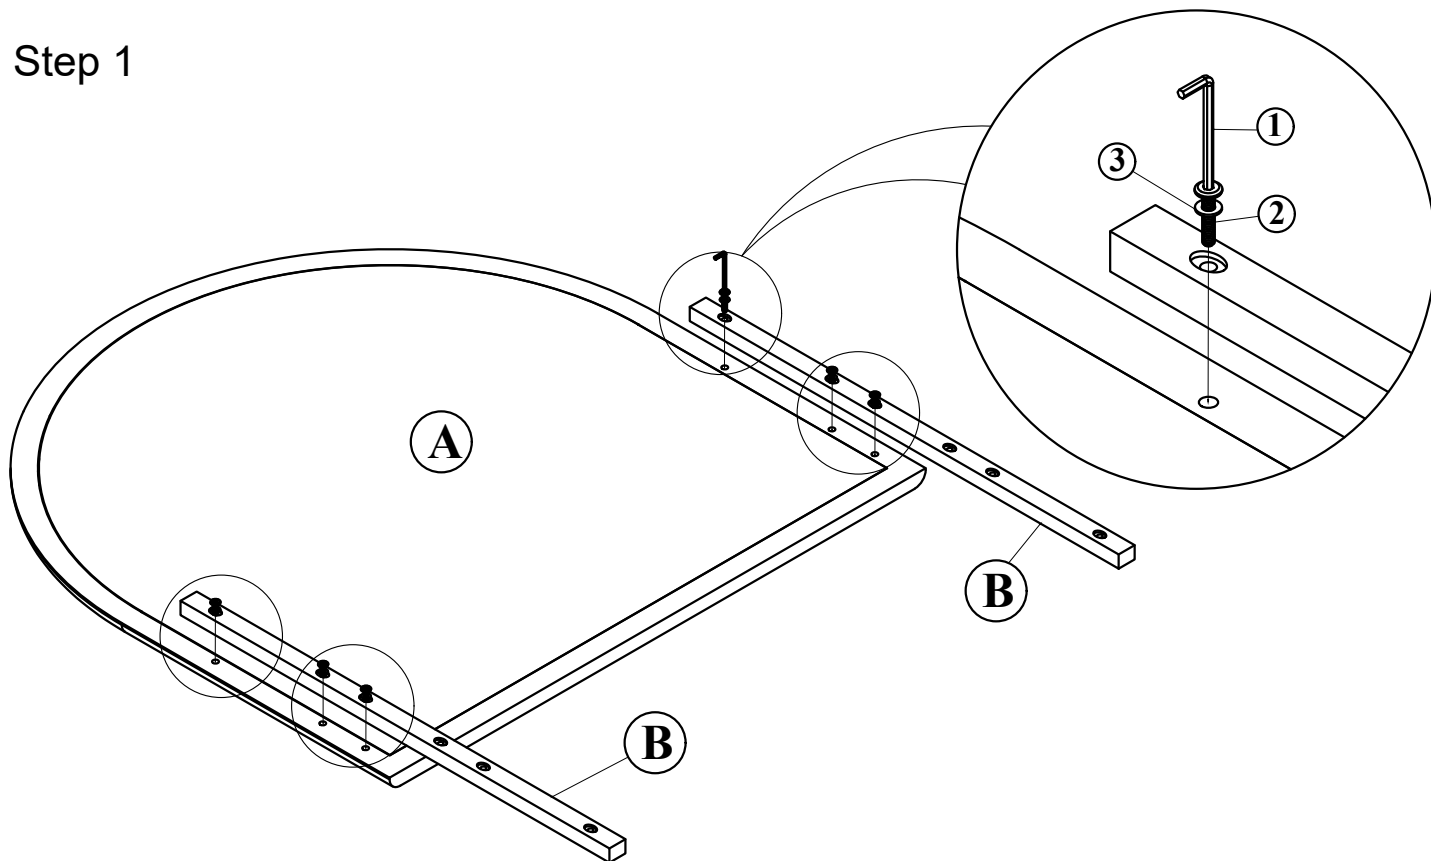

LIST OF PARTS AND HARDWARE				
No.	Description			Q'ty
A		Wall mirror		1
B		Vertical rail		2

LIST OF PARTS AND HARDWARE				
No.	Description			Q'ty
1		Key	M4	1
2		Bolt	M6*30	12
3		Washer	16*9	12

LIVING SPACES

## Step 1