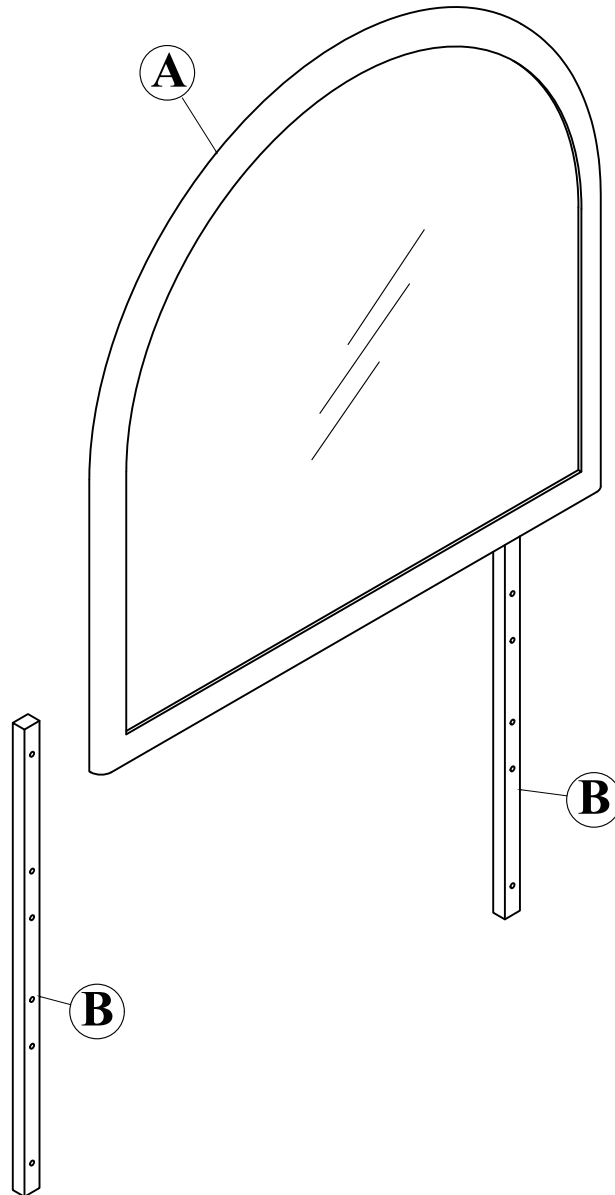

# ASSEMBLY INSTRUCTIONS

CATANIA MIRROR

LS SKU# 326516

MODEL # DE-CATA-OAK-B05

**CAUTION:** PLEASE READ ALL INSTRUCTIONS BEFORE STARTING THE ASSEMBLY OF THIS PRODUCT. THESE PIECES ARE HEAVY. IN ORDER TO PREVENT PERSONAL INJURIES AND ENSURE THAT THIS PRODUCT IS NOT DAMAGED DURING THE ASSEMBLY PROCESS, IT IS STRONGLY RECOMMENDED THAT YOU REQUIRE HELP FROM ONE OR MORE PEOPLE.

LIST OF PARTS AND HARDWARE				
No.	Description			Q'ty
A		Wall mirror		1
B		Vertical rail		2

LIST OF PARTS AND HARDWARE				
No.	Description			Q'ty
1		Key	M4	1
2		Bolt	M6*30	12
3		Washer	16*9	12

LIVING SPACES