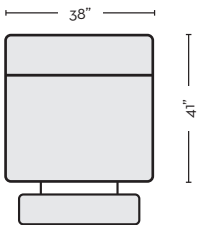

KENNEDY POWER ARMLESS RECLINER WITH USB

#320367 $650.00 **QTY__**