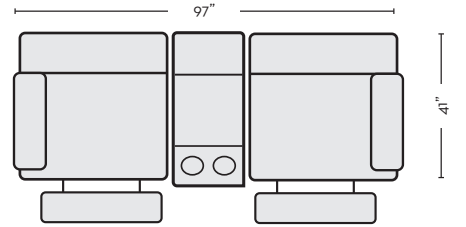

$1,720

KENNEDY 3 PIECE POWER RECLINING MODULAR CONSOLE LOVESEAT W/USB

KIT SKU- #320343 **QTY__**