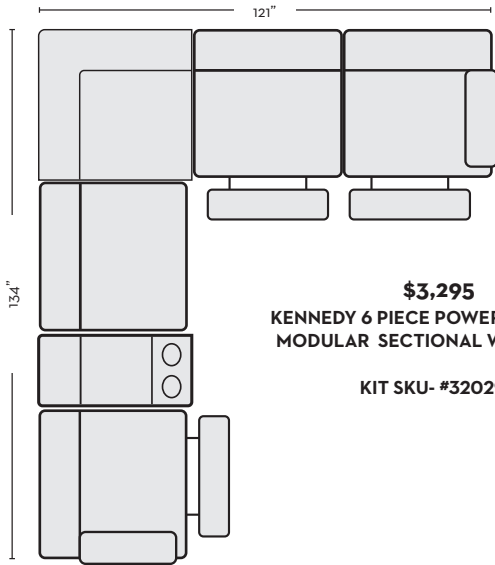

*LAST UPDATED 07/16/24

First Name: _____ Last Name: _____

Customer Signature: _____ Date: _____

Sales Person Name: _____

Sale Order Number: _____

\$1,925

KENNEDY 3 PIECE POWER DUAL RECLINING MODULAR SOFA W/USB

KIT SKU- #320365 **QTY__**

\$1,720

KENNEDY 3 PIECE POWER RECLINING MODULAR CONSOLE LOVESEAT W/USB

KIT SKU- #320343 **QTY__**

\$3,295

KENNEDY 6 PIECE POWER RECLINING MODULAR SECTIONAL W/CONSOLE

KIT SKU- #320299 **QTY__**