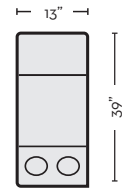

KENNEDY POWER RECLINER WITH USB

#320366 \$695.00 **QTY__**

KENNEDY POWER ARMLESS RECLINER WITH USB

#320367 \$650.00 **QTY__**

KENNEDY ARMLESS CHAIR

#320353 \$425.00 **QTY__**

KENNEDY CORNER

#320354 \$500.00 **QTY__**