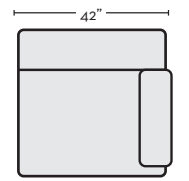

KENNEDY POWER LAF RECLINER WITH USB

#320351 \$750.00 **QTY__**

KENNEDY POWER RAF RECLINER WITH USB

#320352 \$750.00 **QTY__**

KENNEDY LAF CHAIR

#320356 \$550.00 **QTY__**

KENNEDY RAF CHAIR

#320357 \$550.00 **QTY__**