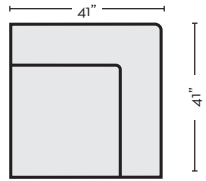

KENNEDY POWER RECLINER WITH USB

#320366 \$695.00 **QTY__**

KENNEDY POWER ARMLESS RECLINER WITH USB

#320367 \$650.00 **QTY__**

KENNEDY ARMLESS CHAIR

#320353 \$425.00 **QTY__**

KENNEDY CORNER

#320354 \$500.00 **QTY__**