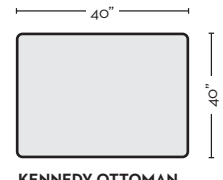

KENNEDY OTTOMAN

#320355 $350.00 **QTY__**