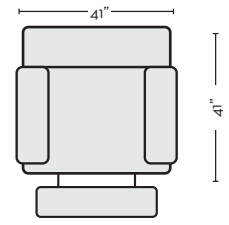

KENNEDY POWER LAF RECLINER WITH USB

#320351 \$750.00 **QTY__**

KENNEDY POWER RAF RECLINER WITH USB

#320352 \$750.00 **QTY__**

KENNEDY LAF CHAIR

#320356 \$550.00 **QTY__**

KENNEDY RAF CHAIR

#320357 \$550.00 **QTY__**