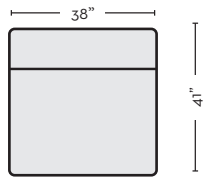

KENNEDY ARMLESS CHAIR

#320353 $425.00 **QTY__**