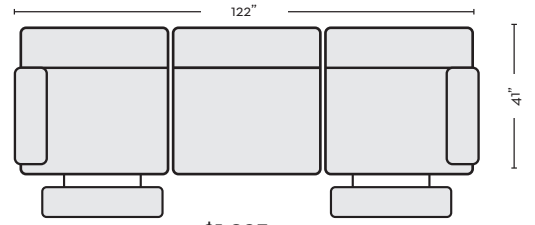

*LAST UPDATED 07/16/24

First Name: _____ Last Name: _____

Customer Signature: _____ Date: _____

Sales Person Name: _____

Sale Order Number: _____

\$1,925

KENNEDY 3 PIECE POWER DUAL RECLINING MODULAR SOFA W/USB