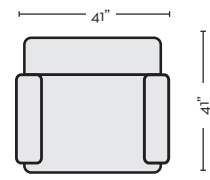

KENNEDY CHAIR

#320359 $595.00 **QTY__**