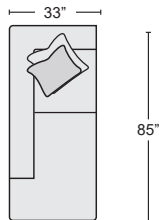

LAF ARMLESS CHAISE
#244629 $995.00

QTY _____