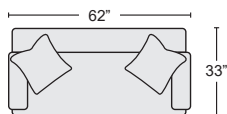

#244632 RAF SOFA  
#244629 LAF ARMLESS CHAISE

QTY \_\_\_\_\_ \$1,995.00

2 PC SECTIONAL

KIT-244623  
#244624 LAF SOFA  
#244622 RAF ARMLESS CHAISE

QTY \_\_\_\_\_ \$1,995.00

CHAIR  
#272927 \$880.00

QTY \_\_\_\_\_